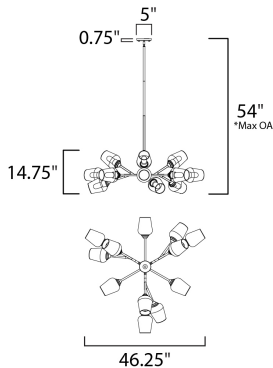

MEASUREMENTS

DIMENSION : 46.25" L x 46.25" W x 14.75" H
 MAX OAH : 54" OAH
 CANOPY : 5" W x 0.75" H x 5" L
 HANGING WEIGHT : 12.1 lb

LAMPING

INPUT VOLTAGE : 120V
 BULB : 12 x 4W LED E26 T14 , 48W Total
 BULB INCLUDED : (Included)
 DIMMABLE : Yes
 COLOR_TEMP : 2200K